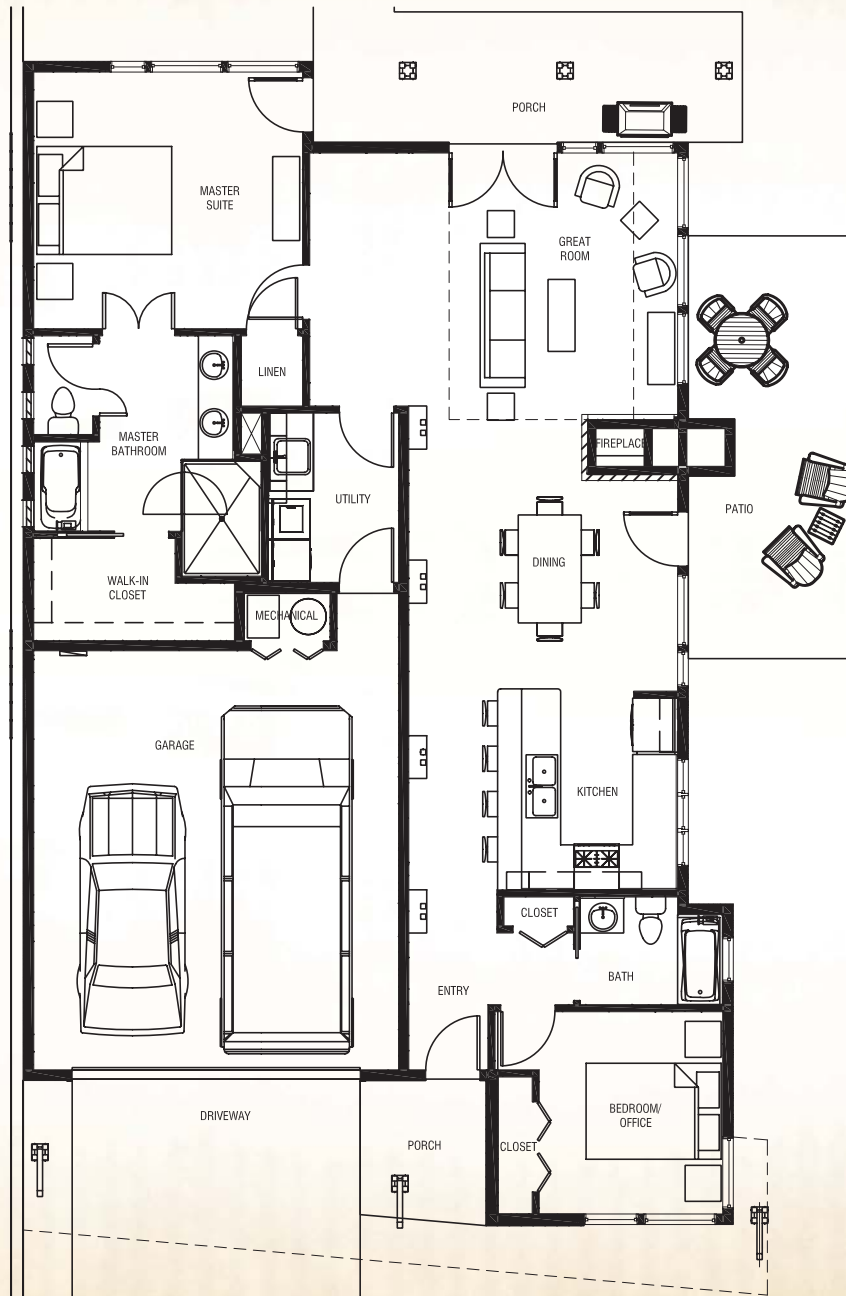

ELDERBERRY

HOME PLANS & FEATURES

2 Bedroom, 2 Bath
Living Area: 1515 Sq. Ft.
Starting at \$399,900

FLOOR PLAN
3/32" = 1'-0"