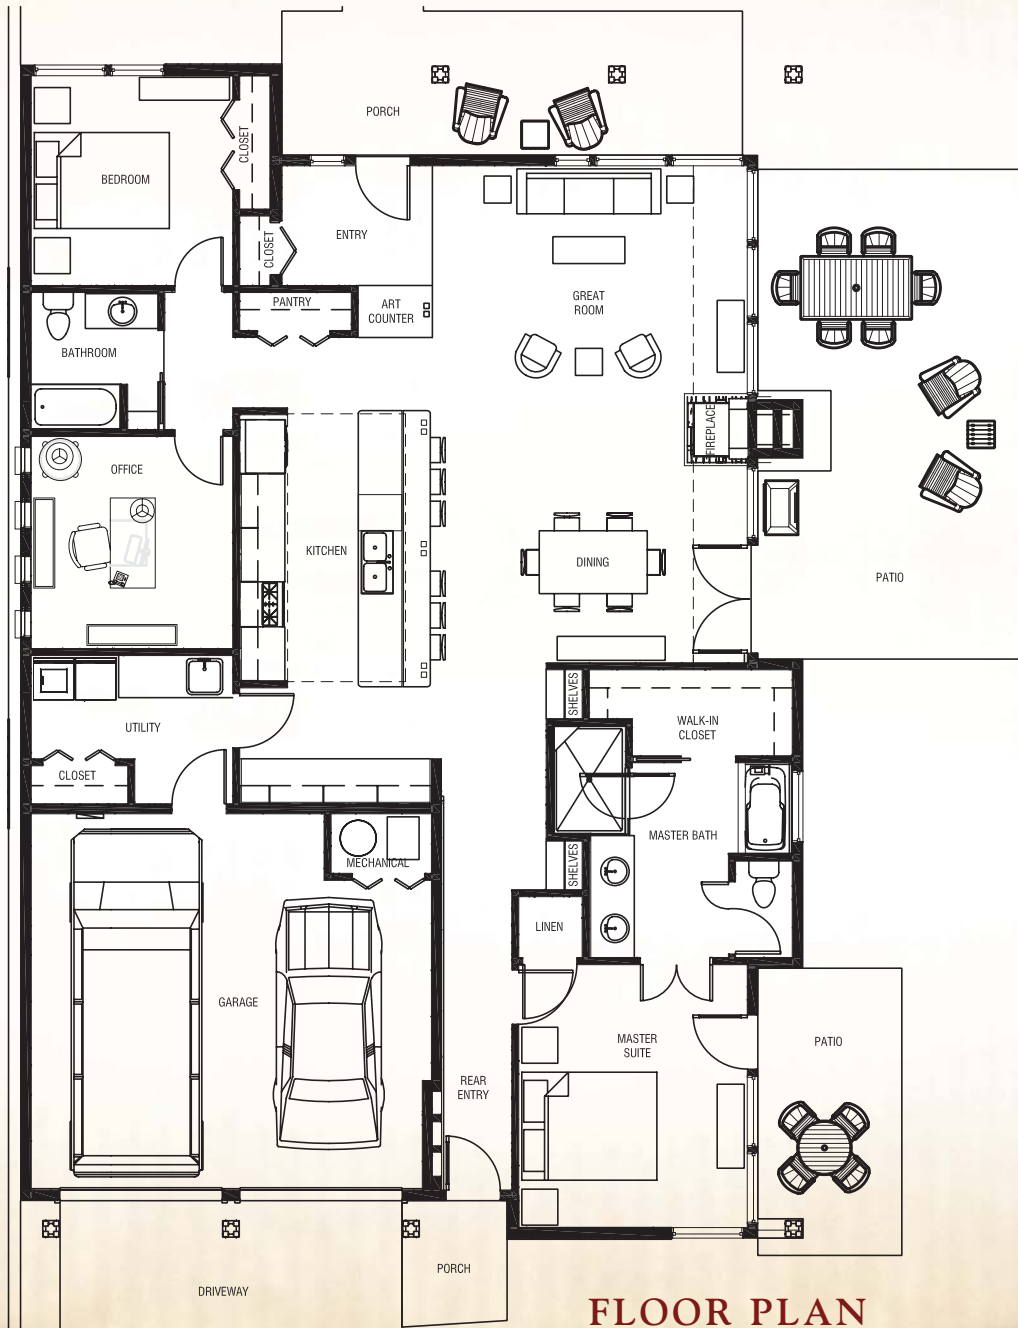

# BITTERROOT

## HOME PLANS & FEATURES

2 Bedroom, 2 Bath  
Living Area: 2005 Sq. Ft.  
Starting at \$514,900

**FLOOR PLAN**  
3/32" = 1'-0"