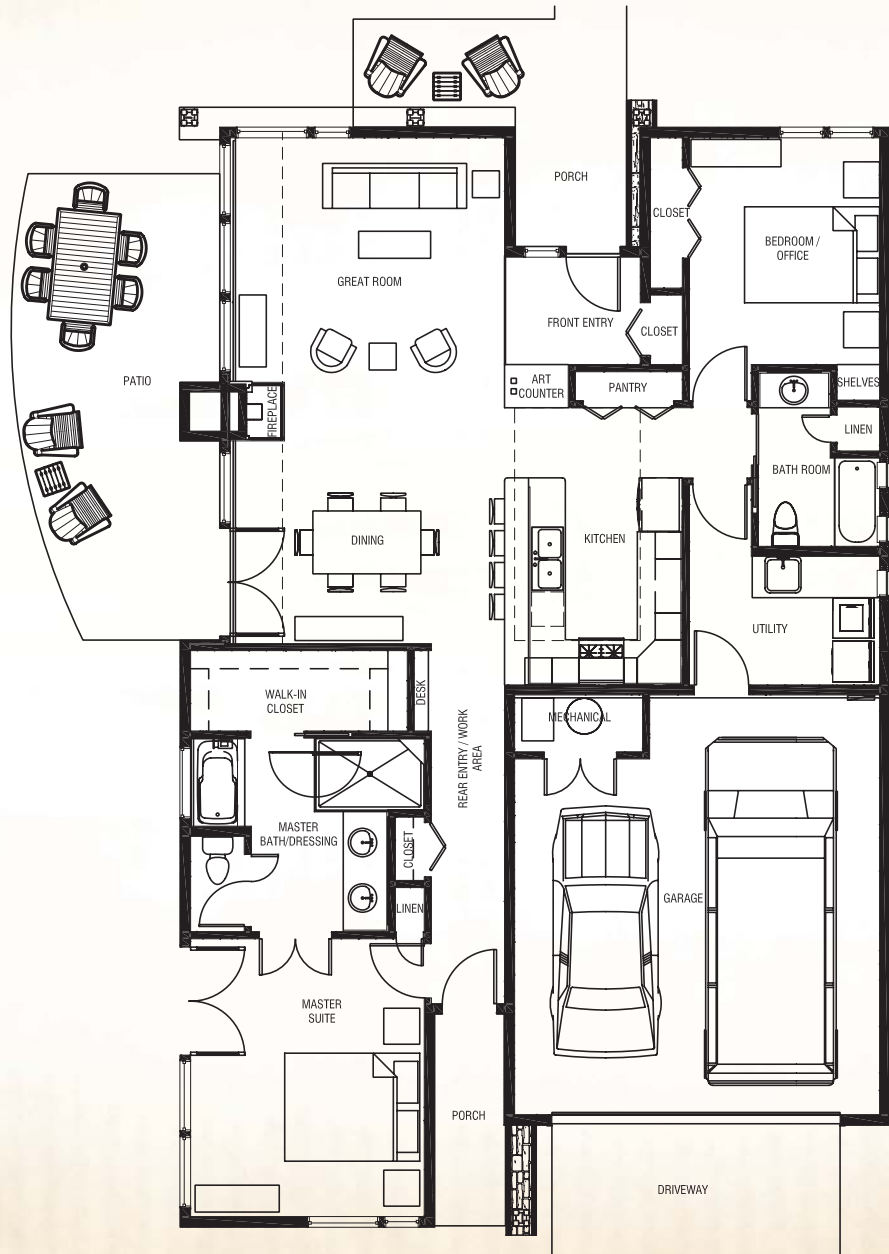

AVENS

HOME PLANS & FEATURES

2 Bedroom, 2 Bath
 Living Area: 1515 Sq. Ft.
 Starting at \$394,000

FLOOR PLAN
 3/32" = 1'-0"